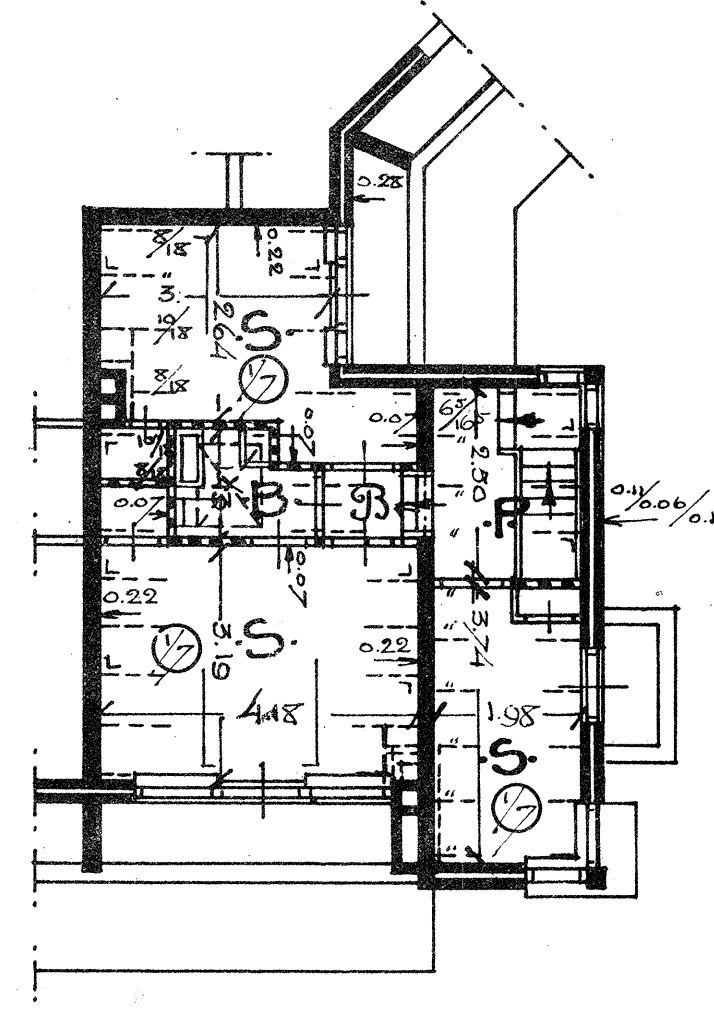

VERDIEPING

DE ARCHITECT

Amiel